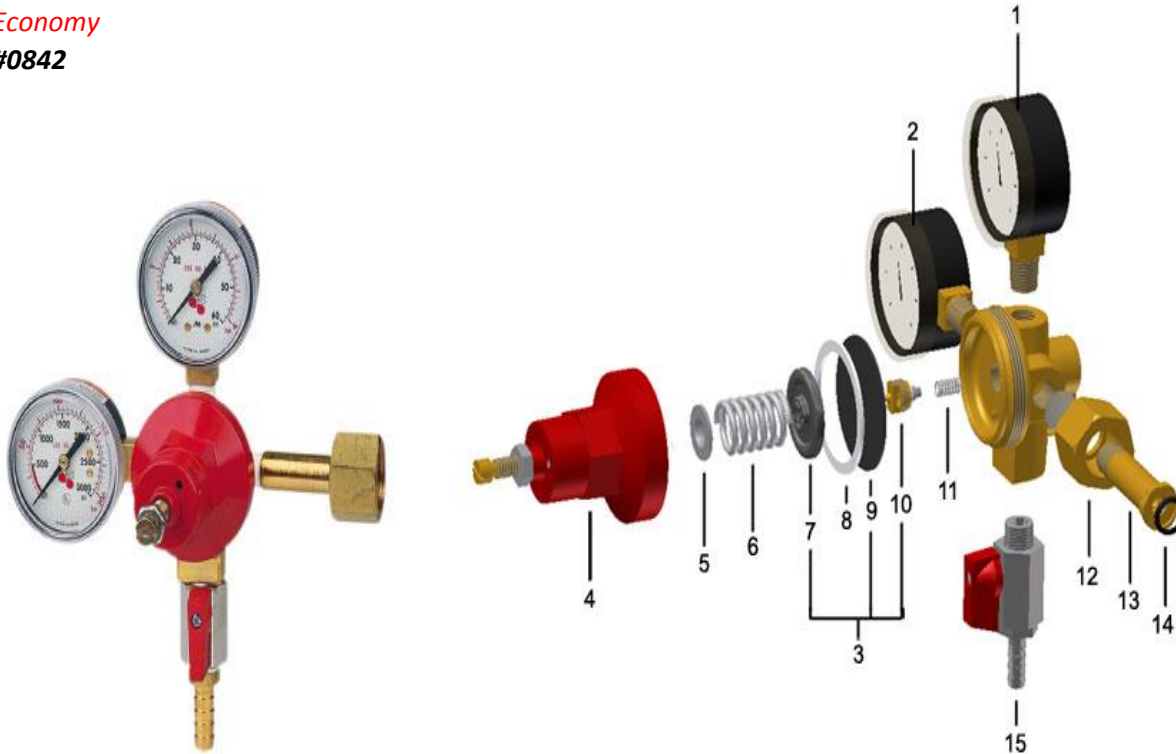

Double Gauge - CO2

Economy

#0842

Item	Part #	Description
1	624	0-60 lb Regulator Gauge, Right Hand Threads
1A	84073	0-120 lb Regulator Gauge, Right Hand Threads
1B	624-1881	0-15 lb Low Pressure Regulator Gauge, Right Hand Threads
2	6603	0-3000 lb Regulator Gauge, Left Hand Threads
3	840-15	Economy Series Primary Regulator Repair Kit
4	8403	Economy Series Regulator Bonnet Assembly
5	84063	Economy Series Regulator Button Spring Retainer
6	84005	Bonnet Spring
7	84015	Economy Series Regulator Pressure Plate
8	84008	Bonnet Gasket
9	84009	Diaphragm
10	8402	Economy Series Regulator Seat Capsule Assy
11	84010	Seat Spring
12	440-13	CO2 Nut
12A	840-13N	Nitrogen Tank Nut
13	8404	CO2 Inlet Stem - Replacement
13A	840-12N	Nitrogen Inlet Stem- (LHT)
14	440-17Q	Quad Ring Inlet Seal
14A	FG-058	O-Ring for Nitrogen Inlet Stem
15	751-107	Gas Shut Off