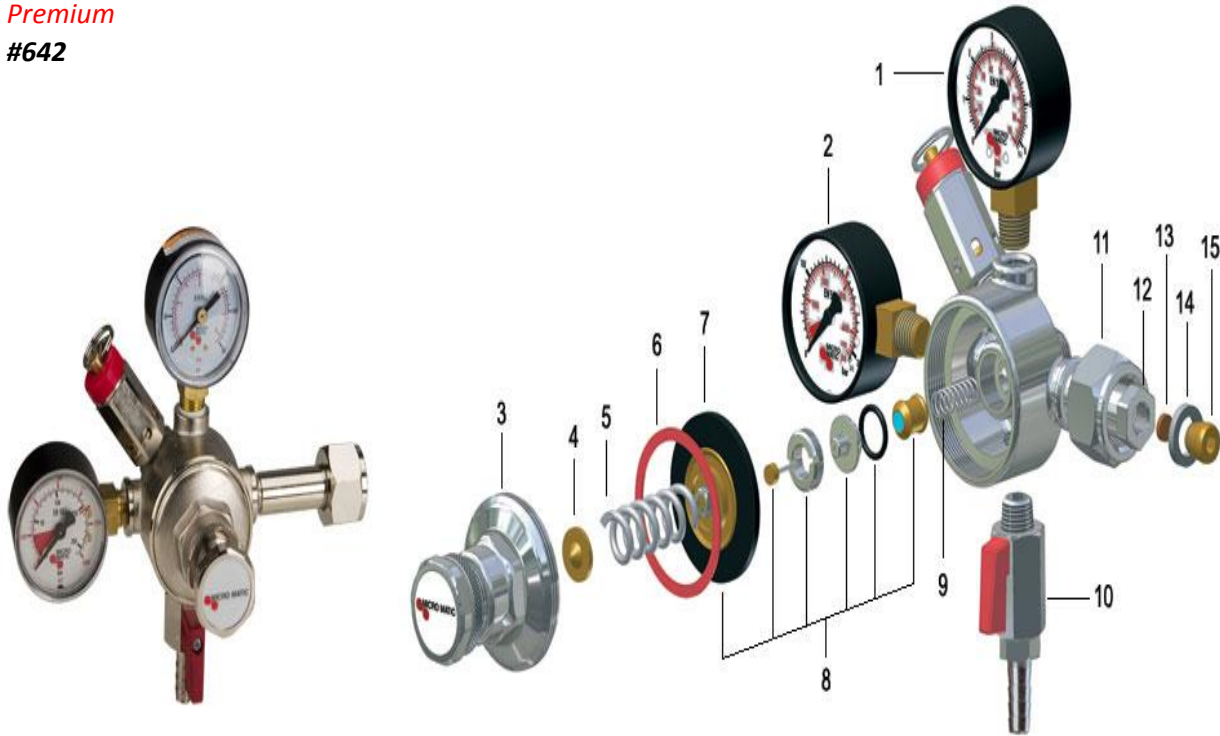

## Double Gauge - CO2

Premium

#642

Item	Part #	Description
1	624	0-60 lb Regulator Gauge, Right Hand Threads
1A	84073	0-120 lb Regulator Gauge, Right Hand Threads
2	6603	0-3000 lb Regulator Gauge, Left Hand Threads
3	1319200	Bonnet Assembly
4	3100432	Button-Spring Retainer
5	3902331	Bonnet Spring - Premium 640 Series Regulators
6	3200850	Fiber Washer
7	1302515E	Diaphragm Assembly
8	MM6400-P	Repair Kit, Premium Series Primary Regulators
9	3500144	Seat Spring
10	751-107	Gas Shut Off
11	4201080	Chrome CO2 Nut
11A	840-13N	Nitrogen Tank Nut
12	4201051	CO2 Inlet Stem
12A	4382	CO2 Inlet Stem Assy
12B	840-12N	Nitrogen Inlet Stem 0 (LHT)
13	3500138	Inlet CO2 Filter
14	3200086-N	Nylon CO2 Inlet Stem
15	4201075	Inlet Seal Retaining Nut