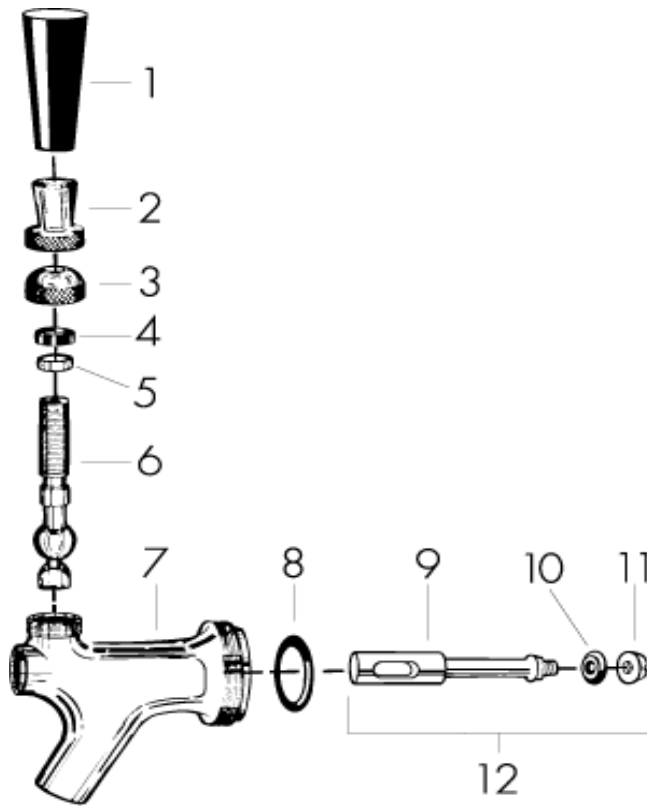

Standard Faucet

Chrome Plated - Brass Lever

#4933K

Item	Part #	Description
1	4301	Black Tap Handle
1A	4301-CH	Chrome Tap Handle
2	4302	Faucet Collar, Chrome
2A	4302BR	Faucet Collar, Brass
3	4306	Faucet Bonnet, Chrome
3A	4306BR	Faucet Bonnet, Brass
4	4308	Friction Washer
5	4311	Ball Washer, Teflon
6	4312	Faucet Lever, Brass
6A	4313	Faucet Lever, Stainless Steel
7	4316	Faucet Body, Chrome Plated
8	4318	Faucet Coupling Washer
9	4322	Faucet Shaft, Chrome
10	4324	Faucet Shaft Seat Washer
11	4326	Faucet Shaft Nut, Chrome
12	4322A	Faucet Shaft Assembly, Chrome
12A	4322ABR	Faucet Shaft Assembly, Brass
12B	4322A-SS	Faucet Shaft Assembly - Stainless Steel
12C	4322A-GSS	Faucet Shaft Assembly- Stainless Steel Gold
12D	4322A-304	Faucet Shaft Assembly - 304 Stainless Steel
12E	4322A-304G	Faucet Shaft Assembly - Gold Plated Stainless Steel